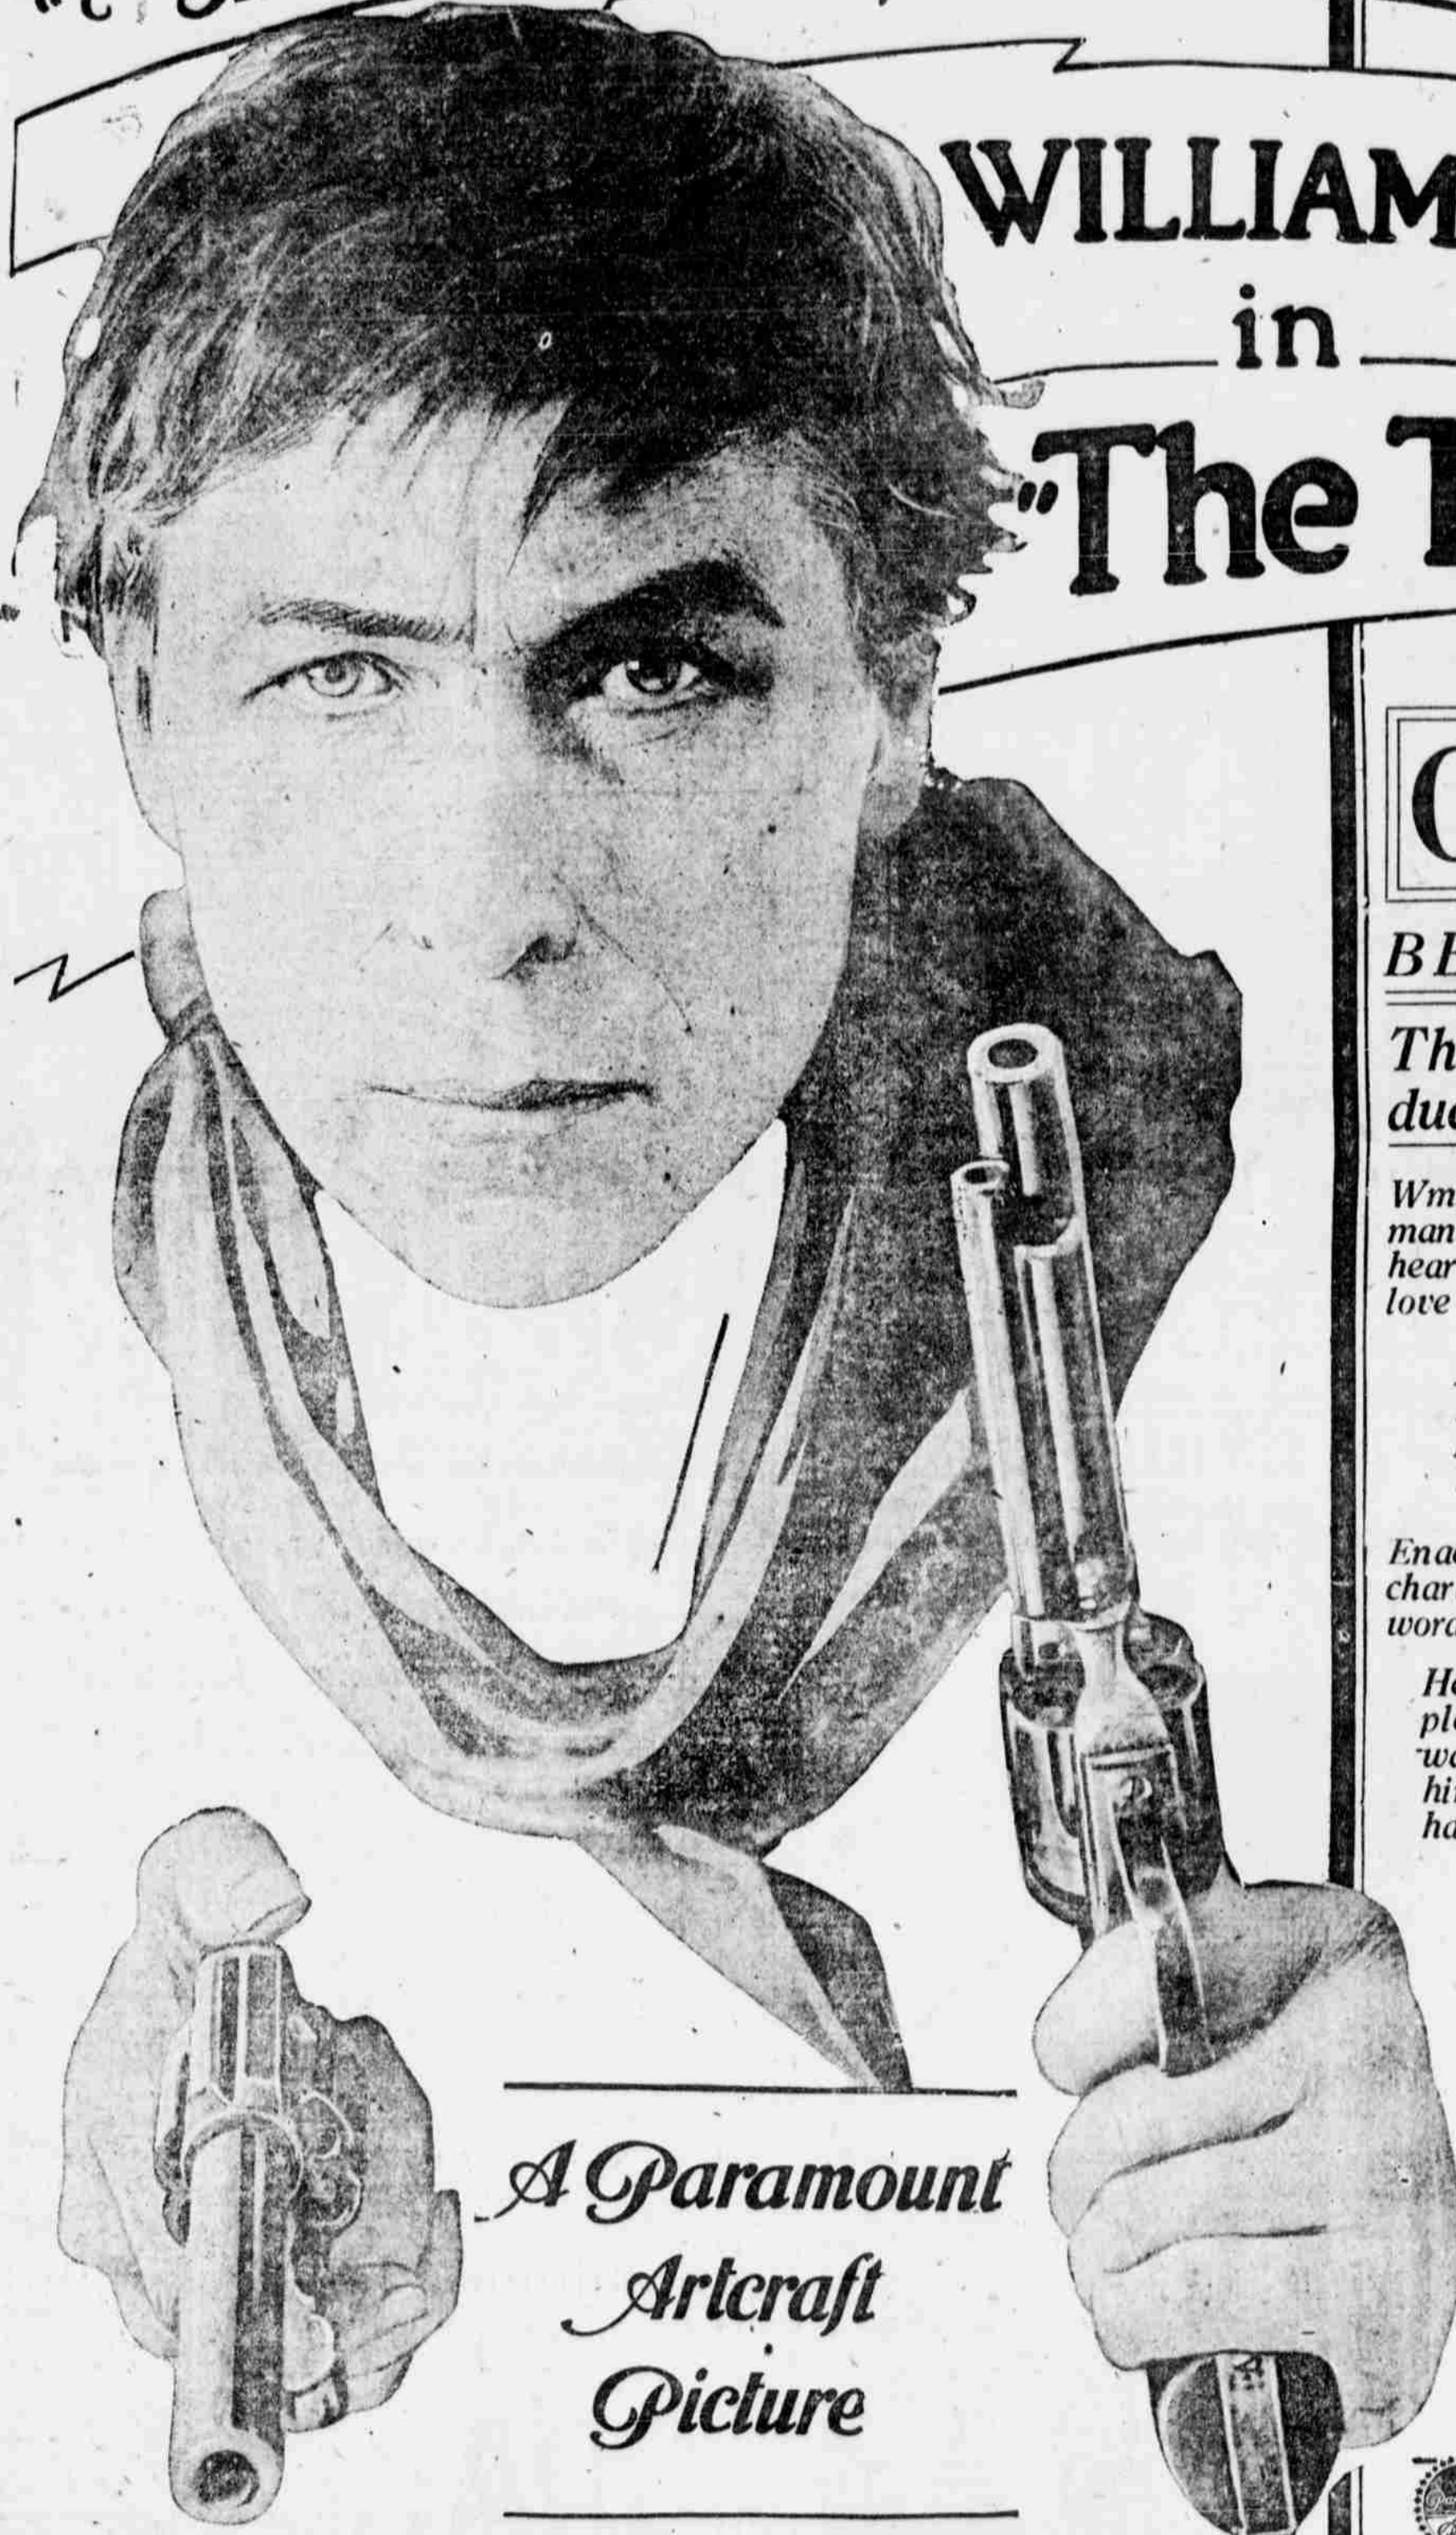

"The Best Picture I Ever Made!"

William S. Hart

WILLIAM S. HART
in
"The Toll Gate"

ORPHEUM

BEGINNING TODAY

The Premier Photoplay Production of the Season.

Wm. S. Hart's Own Story---A Border Romance of Hot Passions and Cold Lead. A heart-touching tale of hate that a wonderful love conquered.

A TALE OF AN OUTLAW WHO FOUGHT ON THE SQUARE---
Loaded throughout with thrilling situations and tense moments.

Enacted as only "Bill" Hart can portray a character that made his name a household word.

He Was an Outlaw---a "killer" if you please, with a price on his head. SHE was the wife of the man who betrayed him. In his bitter heart he felt that he had every right---